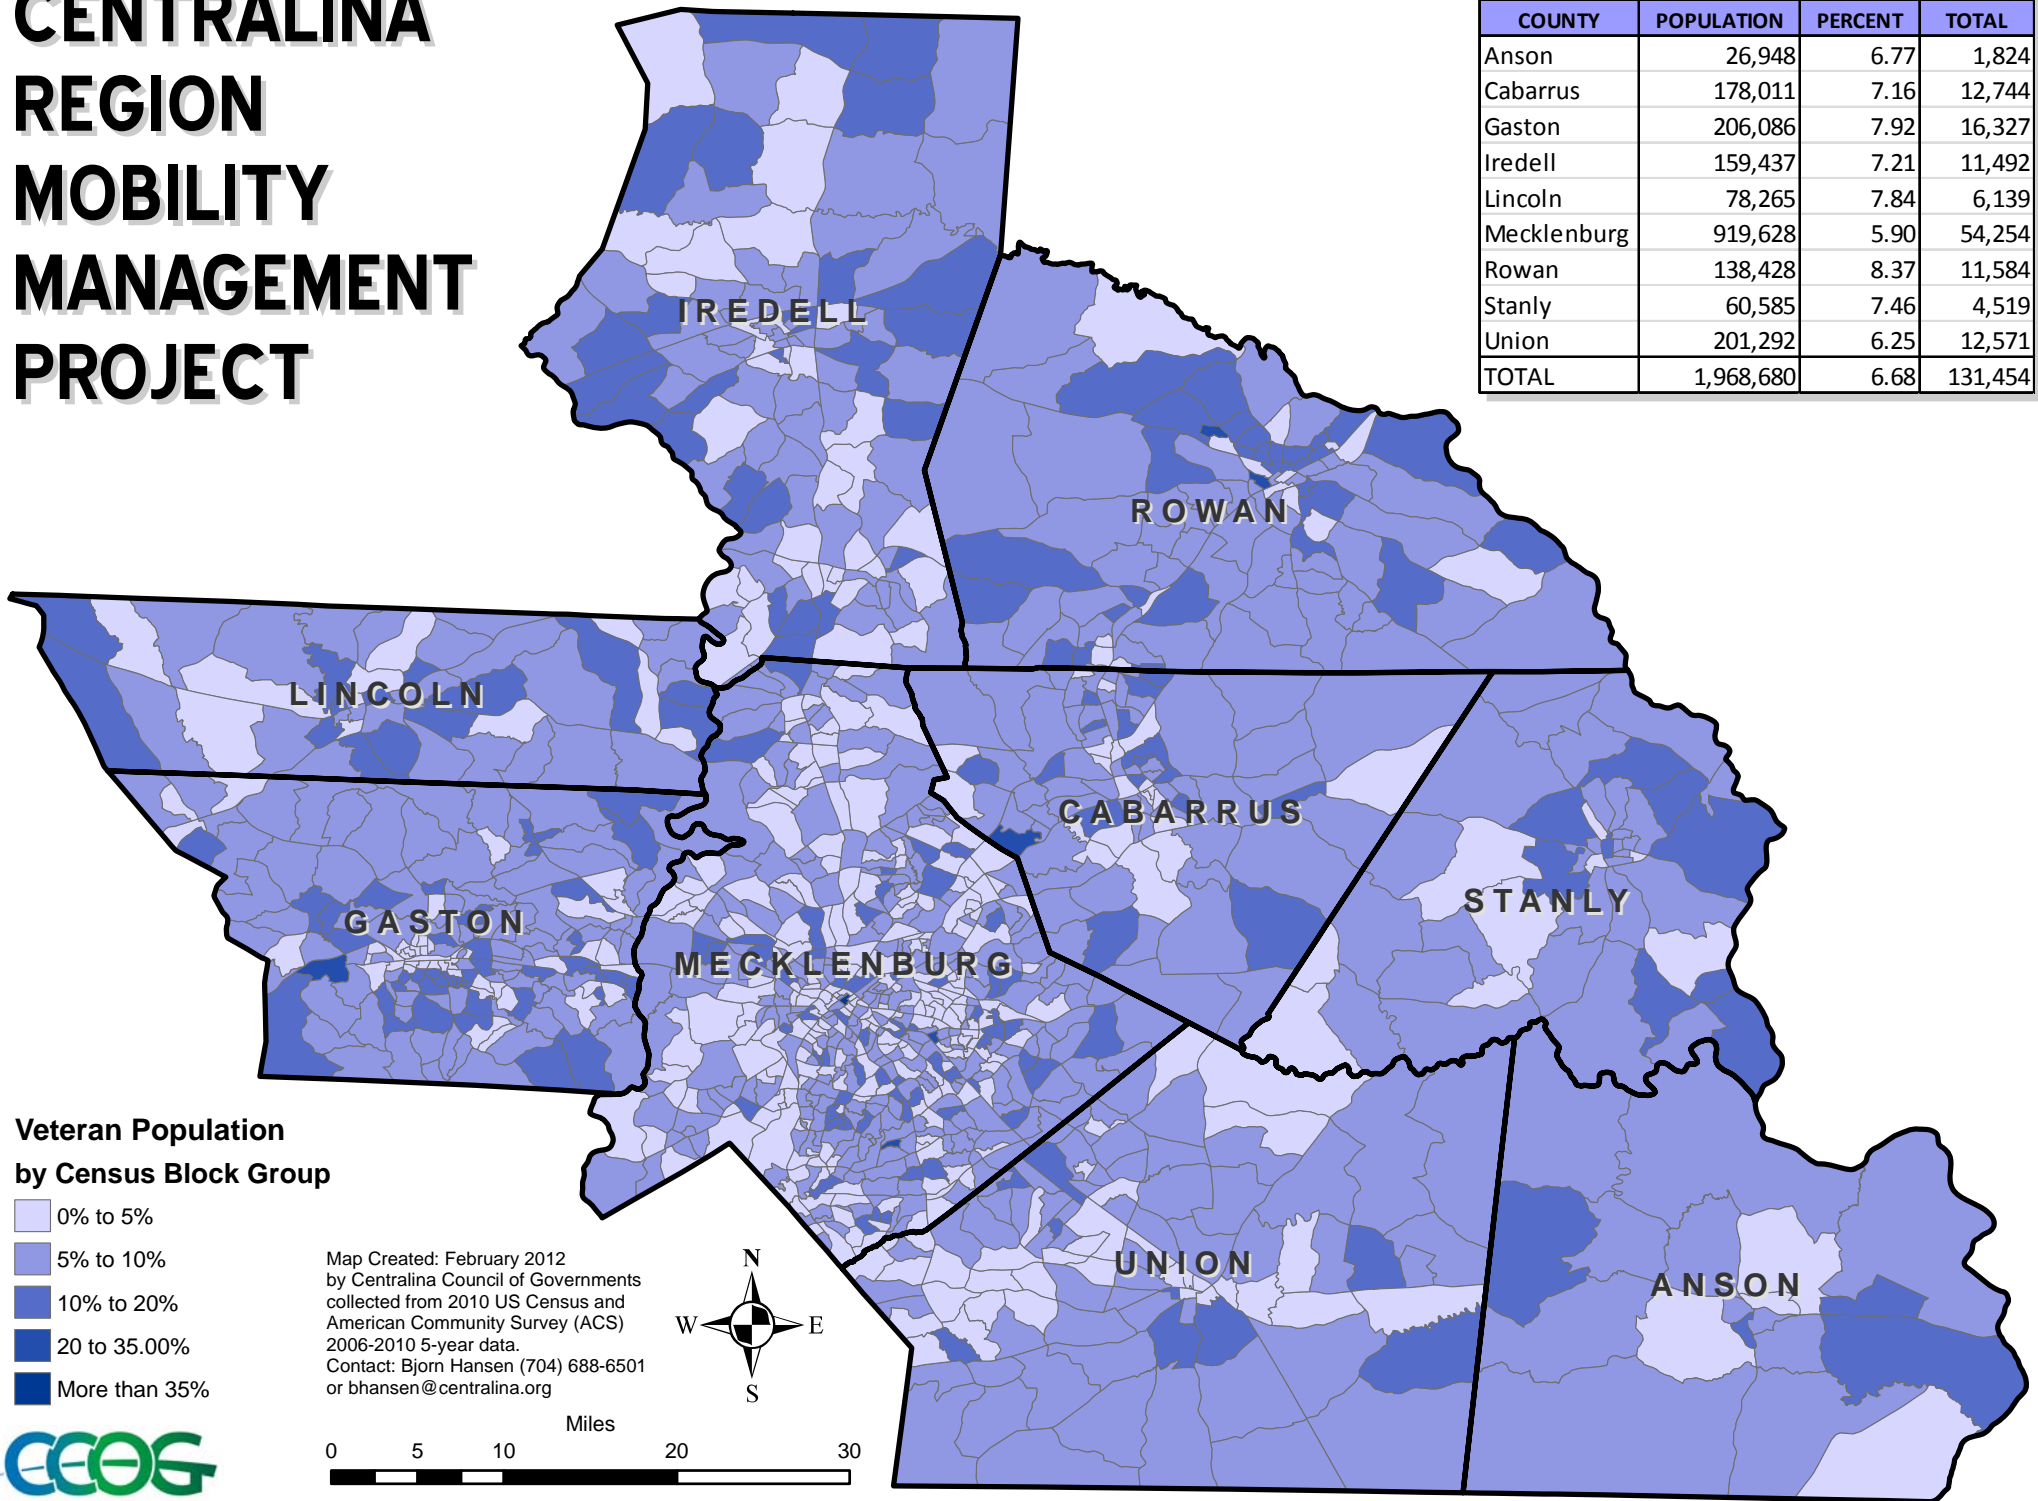

CENTRALINA REGION MOBILITY MANAGEMENT PROJECT

Veteran Population			
COUNTY	POPULATION	PERCENT	TOTAL
Anson	26,948	6.77	1,824
Cabarrus	178,011	7.16	12,744
Gaston	206,086	7.92	16,327
Iredell	159,437	7.21	11,492
Lincoln	78,265	7.84	6,139
Mecklenburg	919,628	5.90	54,254
Rowan	138,428	8.37	11,584
Stanly	60,585	7.46	4,519
Union	201,292	6.25	12,571
TOTAL	1,968,680	6.68	131,454

**Veteran Population
by Census Block Group**

- 0% to 5%
- 5% to 10%
- 10% to 20%
- 20 to 35.00%
- More than 35%

Map Created: February 2012
by Centralina Council of Governments
collected from 2010 US Census and
American Community Survey (ACS)
2006-2010 5-year data.
Contact: Bjorn Hansen (704) 688-6501
or bhansen@centralina.org